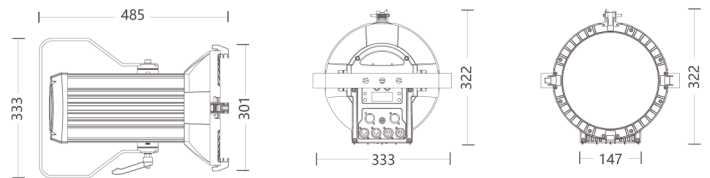

light source	1x 300W white LED module
color temperature	3200K or 5600K
CRI / CQS	Ra≥90 / >90
beam angle	15°-60° electronic zoom
max. power / voltage	300W / 100-240V AC
drive current	3A
dimmer	0-100% 16-bit
control	DMX512
display	on board control
cooling	forced convection
connectors	power in/out, DMX in/out
size / weight	485x333x322mm / 7,8kg
housing	extruded aluminium
color	black
IP rate	IP20
certification	CE, MET