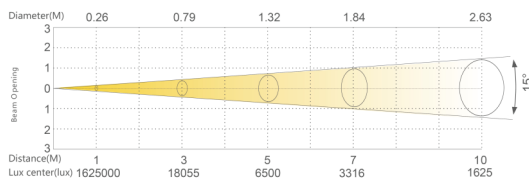

Warm White (3200K)