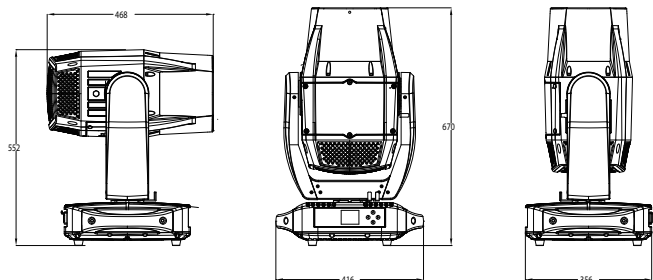

### Appearance

Size	416x356x670mm
Weight	34.1KG
Casing	Flame-retardant plastic (V0) Die-cast aluminum
Color	Black

## DIMENSIONS