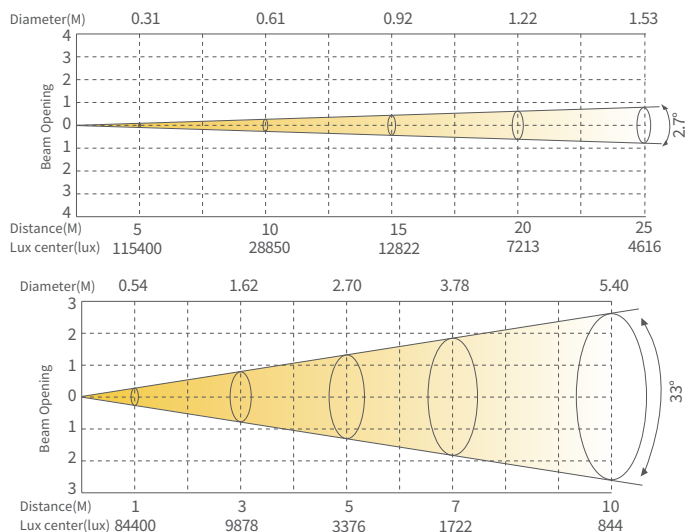

ILLUMINANCE AT DISTANCE