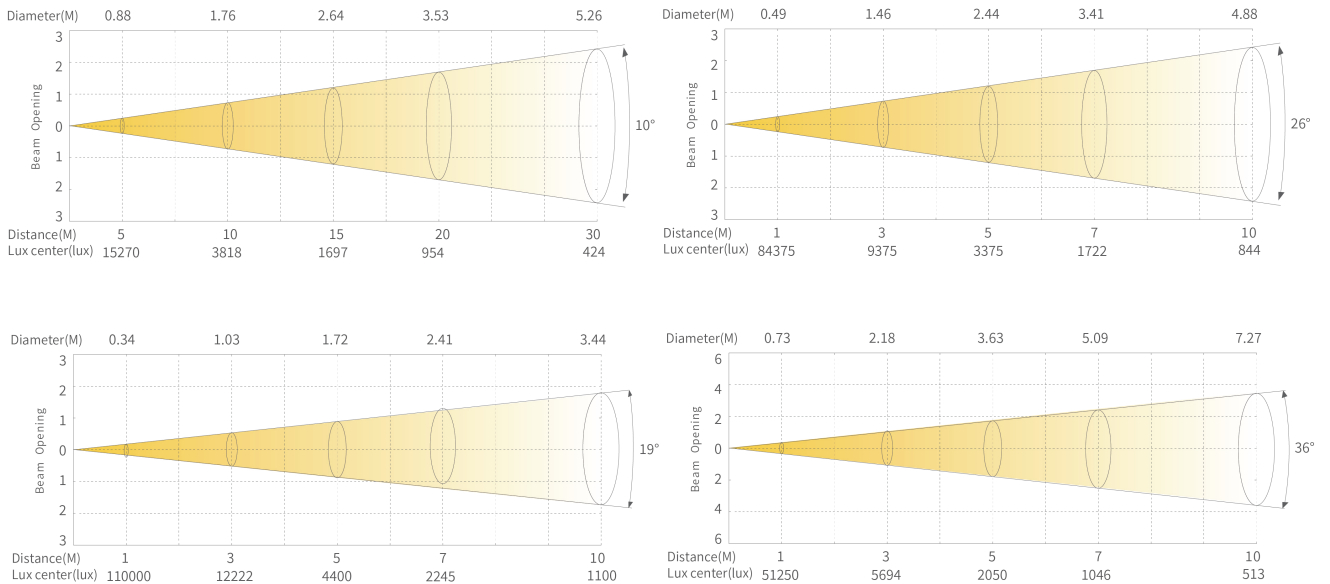

ECLIPSE 270 C6

◆ PRODUCT INTRODUCTION

ECLIPSE 270 C6 is an outstanding RGBALC 6 color profile, covering full color range. It is equipped with CCS technology, precised CCT from 1800-10000K, reaching super high CRI ≥ 90 . ECLIPSE 270 C6 also has the perfect dimming curve and crystal-clear projection. It's designed for theater, opera, TV, rental and show applications!

◆ PRODUCT PARAMETERS

Optical system

Light source: 270W RGBALC

Luminous flux: 10276lm

CCT: 1800K-10000K

Angle: 5°/10°/14°/19°/26°/36°/50°/15°-30°/25°-50°

CRI RA/CRI R9/CQS/TLCI: 95/90/95/80

Control System

Size: 578 x 371 x 226mm

Weight: 8kg

Casing: Die-cast aluminum

Color: Black

Electrical Specs

Voltage: AC100-240V,50/60Hz

Rated Power: 280W

Power Connection: Power in and out

DMX XLR: 3pin or 5pin in and out

Work Environment

Ambient Temp: 0°C-45°C

IP Rated: IP20

Certification

CE, MET

ECLIPSE 270 C6

ILLUMINANCE AT DISTANCE