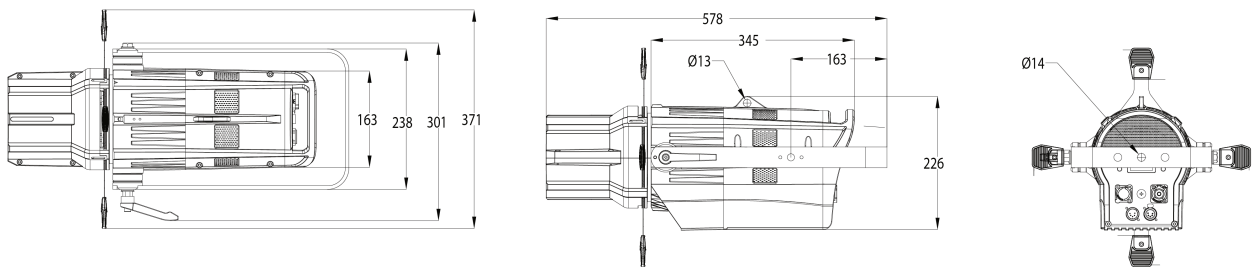

◆ PRODUCT PARAMETERS

Optical system

Light source: 270W RGBALC

Luminous flux: 10276lm

CCT: 1800K-10000K

Angle: 5°/10°/14°/19°/26°/36°/50°/15°-30°/25°-50°

CRI RA/CRI R9/CQS/TLCI: 95/90/95/80

Control System

Size: 578 x 371 x 226mm

Weight: 8kg

Casing: Die-cast aluminum

Color: Black

Electrical Specs

Voltage: AC100-240V,50/60Hz

Rated Power: 280W

Power Connection: Power in and out

DMX XLR: 3pin or 5pin in and out

Work Environment

Ambient Temp: 0°C-45°C

IP Rated: IP20

Certification

CE, MET

ECLIPSE 270 C6

ILLUMINANCE AT DISTANCE

DIMENSIONS

ACCESSORIES (Accessories not included unless otherwise stated)