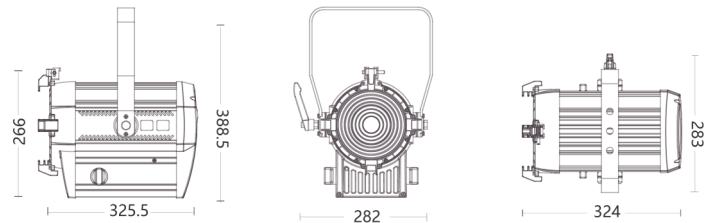

light source	1x 100W white LED module
color temperature	3200K or 5600K
CRI / CQS	Ra≥90 / >90
beam angle	10°-60° manual zoom
max. power / voltage	105W / 100-240V AC
drive current	3A
dimmer	0-100% 16-bit
control	DMX512
display	on board control
cooling	forced convection
connectors	power in/out, DMX in/out
size / weight	324x286x266mm / 6,1kg
housing	extruded aluminium
color	black
IP rate	IP20
certification	CE, MET