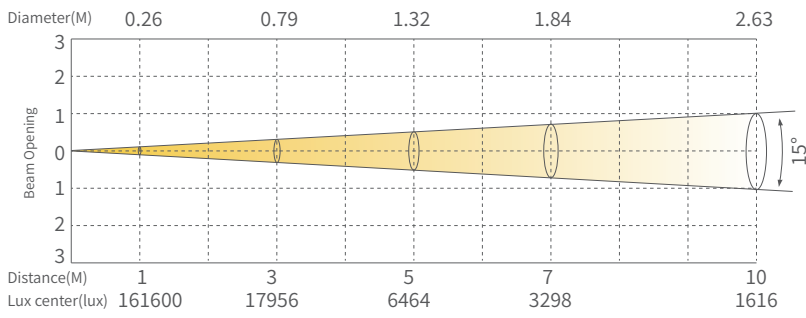

XPRESSION 400i C6

◆ ILLUMINANCE AT DISTANCE