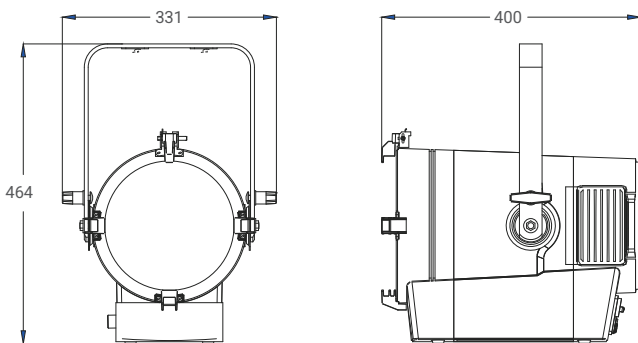

Control System

Dimmer: 0-100% 16Bit
Cooling: Forced convection
Control: DMX512, RDM, Bluetooth, WIFI
Display: On board Control, Custom Mode, 0-25Hz Strobe, Dimming knob

Appearance

Size: 464x331x400mm
Weight: 14kg
Casing: Die-cast aluminum
Color: Black

Electrical Specs

Voltage: AC100-240V, 50/60Hz
Max. Power: 450W
Power Connection: Power in and out
DMX XLR: 3pin or 5pin in and out , USB-C

Work Environment

Ambient Temp: -20°C-45°C
IP Rated: IP66

Certification

CE, MET

XPRESSION 400i C6

◆ ILLUMINANCE AT DISTANCE

◆ DIMENSIONS

◆ ACCESSORIES (Accessories not included unless otherwise stated)

Barn doors