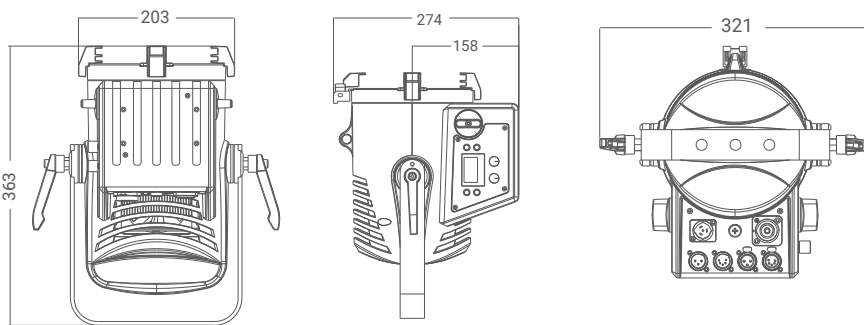

◆ PRODUCT PARAMETERS

Optical system

Light source: 200W RGBALC
illuminance: 4061lx@5m10°
CCT: 1800K-10000K
Beam angle: 10°-50° Manual control
Field angle: 18°-75°
Ra: 97

Control System

Dimmer: 0-100% 16Bit
Cooling: Forced convection
Control: DMX512, RDM
Display: On board Control, Custom Mode, 0-25Hz Strobe, Dimming knob
Con Personality: HSIC/ SSP/ TOUR TR16/ CMY

Appearance

Size: 321x274x363mm
Weight: 5.3kg
Casing: Die-cast aluminum
Color: Black

Electrical Specs

Voltage: AC100-240V, 50/60Hz
Max. Power: 200W
Power Connection: Power in and out
DMX XLR: 3pin or 5pin in and out

Work Environment

Ambient Temp: 0°C - 45°C
IP Rated: IP20

Certification

CE, MET

XPRESSION 200 C6

◆ ILLUMINANCE AT DISTANCE

◆ DIMENSIONS

◆ ACCESSORIES (Accessories not included unless otherwise stated)