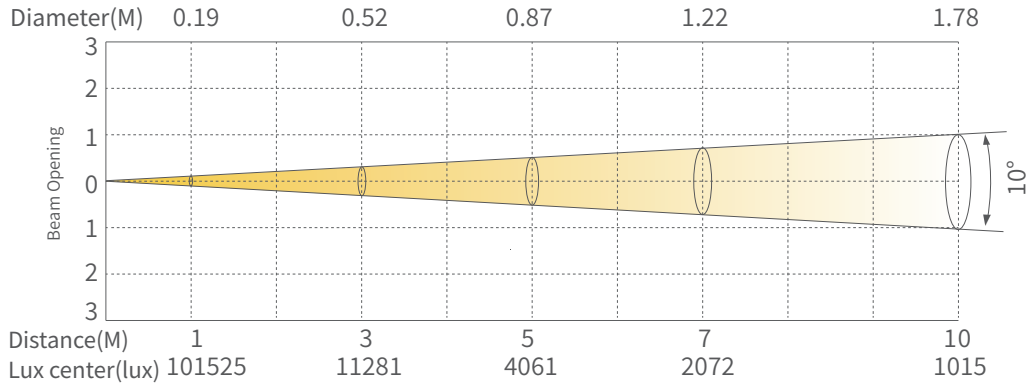

◆ PRODUCT PARAMETERS

Optical system

Light source: 200W RGBALC
illuminance: 4061lx@5m10°
CCT: 1800K-10000K
Beam angle: 10°-50° Manual control
Field angle: 18°-75°
Ra: 97

Control System

Dimmer: 0-100% 16Bit
Cooling: Forced convection
Control: DMX512, RDM
Display: On board Control, Custom Mode, 0-25Hz Strobe, Dimming knob
Con Personality: HSIC/ SSP/ TOUR TR16/ CMY

Appearance

Size: 321x274x363mm
Weight: 5.3kg
Casing: Die-cast aluminum
Color: Black

Electrical Specs

Voltage: AC100-240V, 50/60Hz
Max. Power: 200W
Power Connection: Power in and out
DMX XLR: 3pin or 5pin in and out

Work Environment

Ambient Temp: 0°C - 45°C
IP Rated: IP20

Certification

CE, MET

XPRESSION 200 C6

◆ ILLUMINANCE AT DISTANCE

◆ DIMENSIONS

◆ ACCESSORIES (Accessories not included unless otherwise stated)