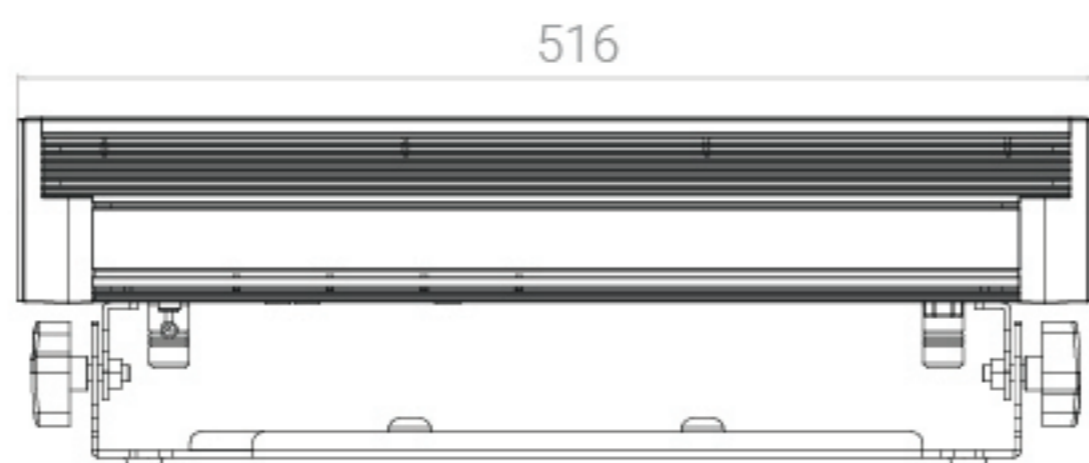

Cooling: convection

Working Temperature: -40°C - 45°C

Max. Power Consumption: 65W

Dimensions: 516 x 130 x 167 mm

Weight: 6 Kg

IP Grade: IP65

Rigging: 2x omega clamps and side integrated connectors to fix fixtures side by side

## ■ DIMENSIONS