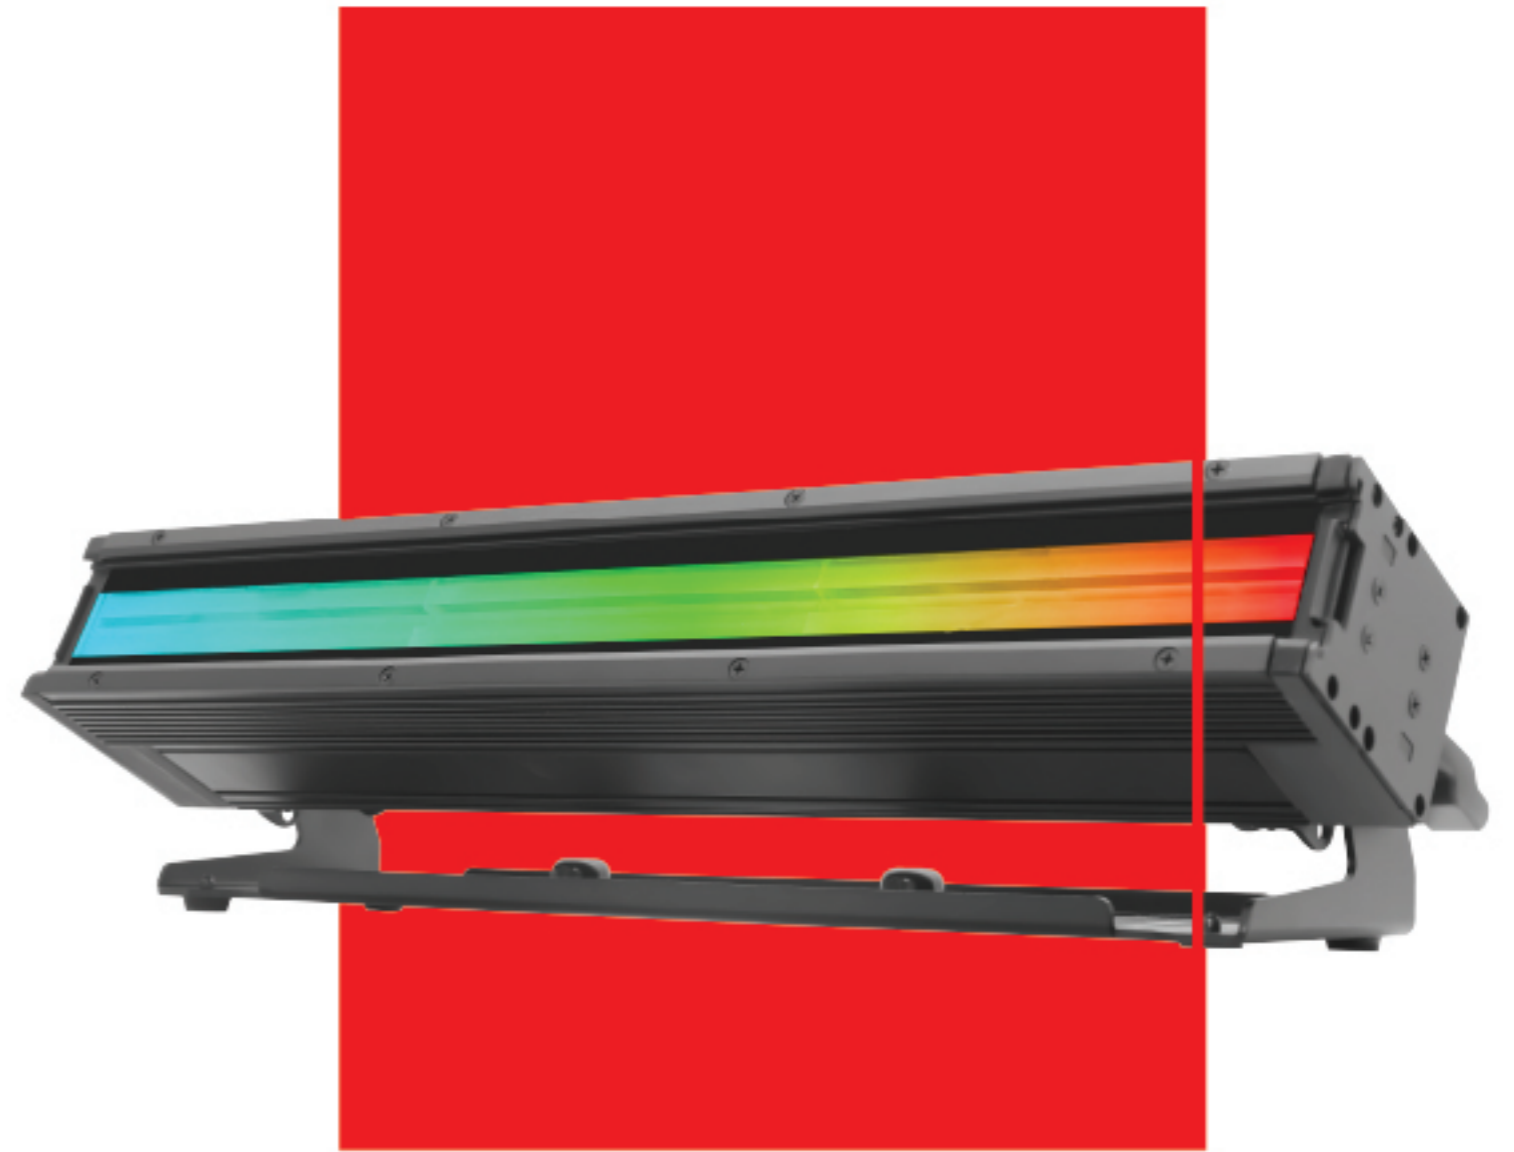

eMOTION BAR

■ PRODUCT INTRODUCTION

■ PRODUCT PARAMETERS

Source: 32x 8W RGBL LEDs

LED PWM Frequency: 600 – 25000Hz

LED Expected Lifetime: 50000H

Colour Temperature: 2500K – 10000K

CRI Ra: 90

Brightness: 3452 lumens (60,93 lumens/watt); 526 lux @ 5m

Beam Angle: 60x10 degrees (85x25 degrees field angle)

Dimmer: 0-100%

Strobe: 0-20Hz

Control: mobile application (bluetooth), wireless DMX (Lumen-Radio CRMX)

Control Protocols: DMX512A, RDM ANSI E1.20

Control Segments: 8

Battery Working Time (Auto Mode): 8H, 12H, 16H, 20H

Battery Working Time (Full Light): 4H, 6H, 8H, 10H

Battery Charging Time: 6H

Battery Life: 1000 cycles

DC Input: 18V/5A

Tilt Movement: 0-90 degrees (manual adjustment)

Cooling: convection

Working Temperature: -40°C - 45°C

Max. Power Consumption: 65W

Dimensions: 516 x 130 x 167 mm

Weight: 6 Kg

IP Grade: IP65

Rigging: 2x omega clamps and side integrated connectors to fix fixtures side by side