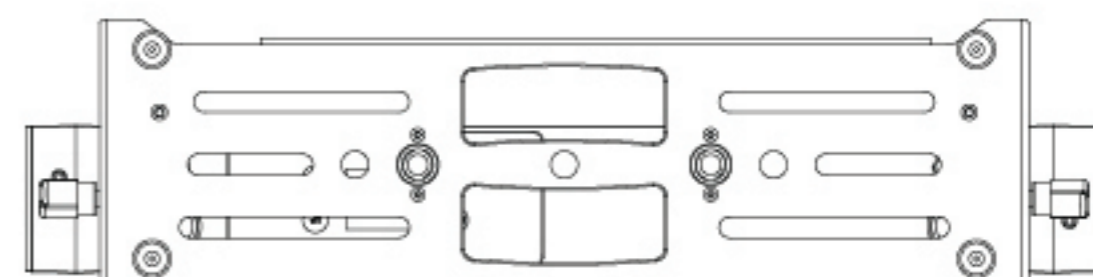

Cooling: convection

Working Temperature: -40°C - 45°C

Max. Power Consumption: 65W

Dimensions: 516 x 130 x 167 mm

Weight: 6 Kg

IP Grade: IP65

Rigging: 2x omega clamps and side integrated connectors to fix fixtures side by side

## ■ DIMENSIONS