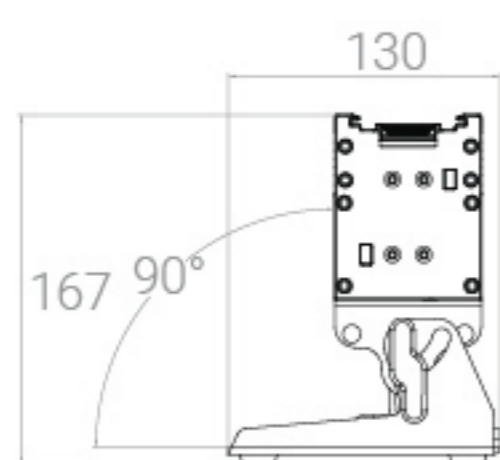

Cooling: convection

Working Temperature: -40°C - 45°C

Max. Power Consumption: 65W

Dimensions: 516 x 130 x 167 mm

Weight: 6 Kg

IP Grade: IP65

Rigging: 2x omega clamps and side integrated connectors to fix fixtures side by side

## ■ DIMENSIONS