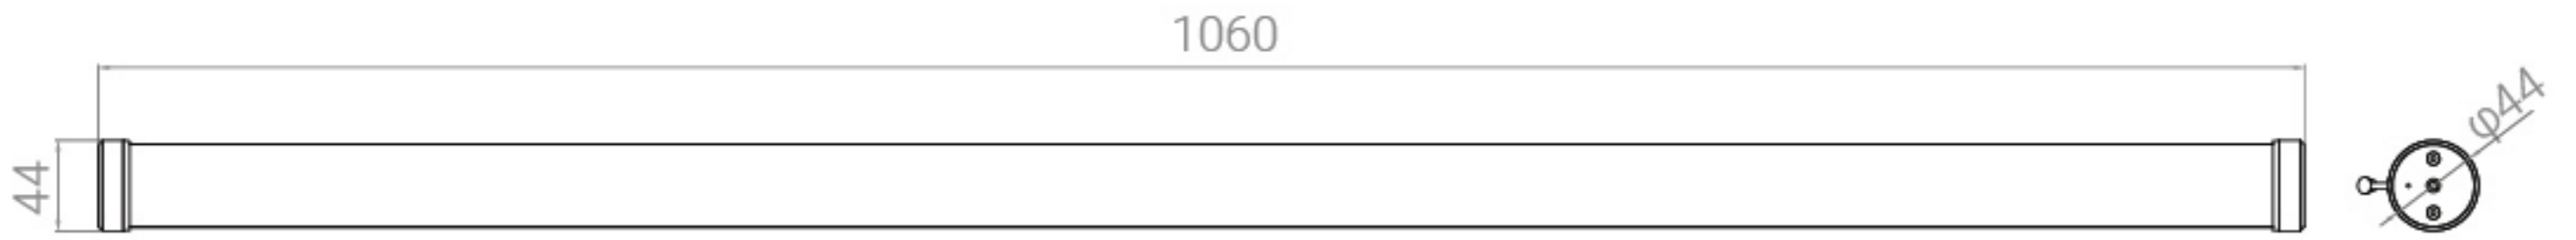

Battery Working Time (Auto Mode): 4H, 8H, 12H, 16H, 20H

Battery Charging Time: 2.3H

DC Input: 18V/5A

Max. Power Consumption: 76W

Dimensions: 1060 x 44 x 44 mm

Weight: 1,19 Kg

IP Grade: IP65

Rigging: various options
(please check the available accessories)

■ DIMENSIONS

■ ACCESSORIES

Double light parallel connector

Double light vertical connector

Three light connector

Magnetic clamp

Magnetic hanging plate

Ring