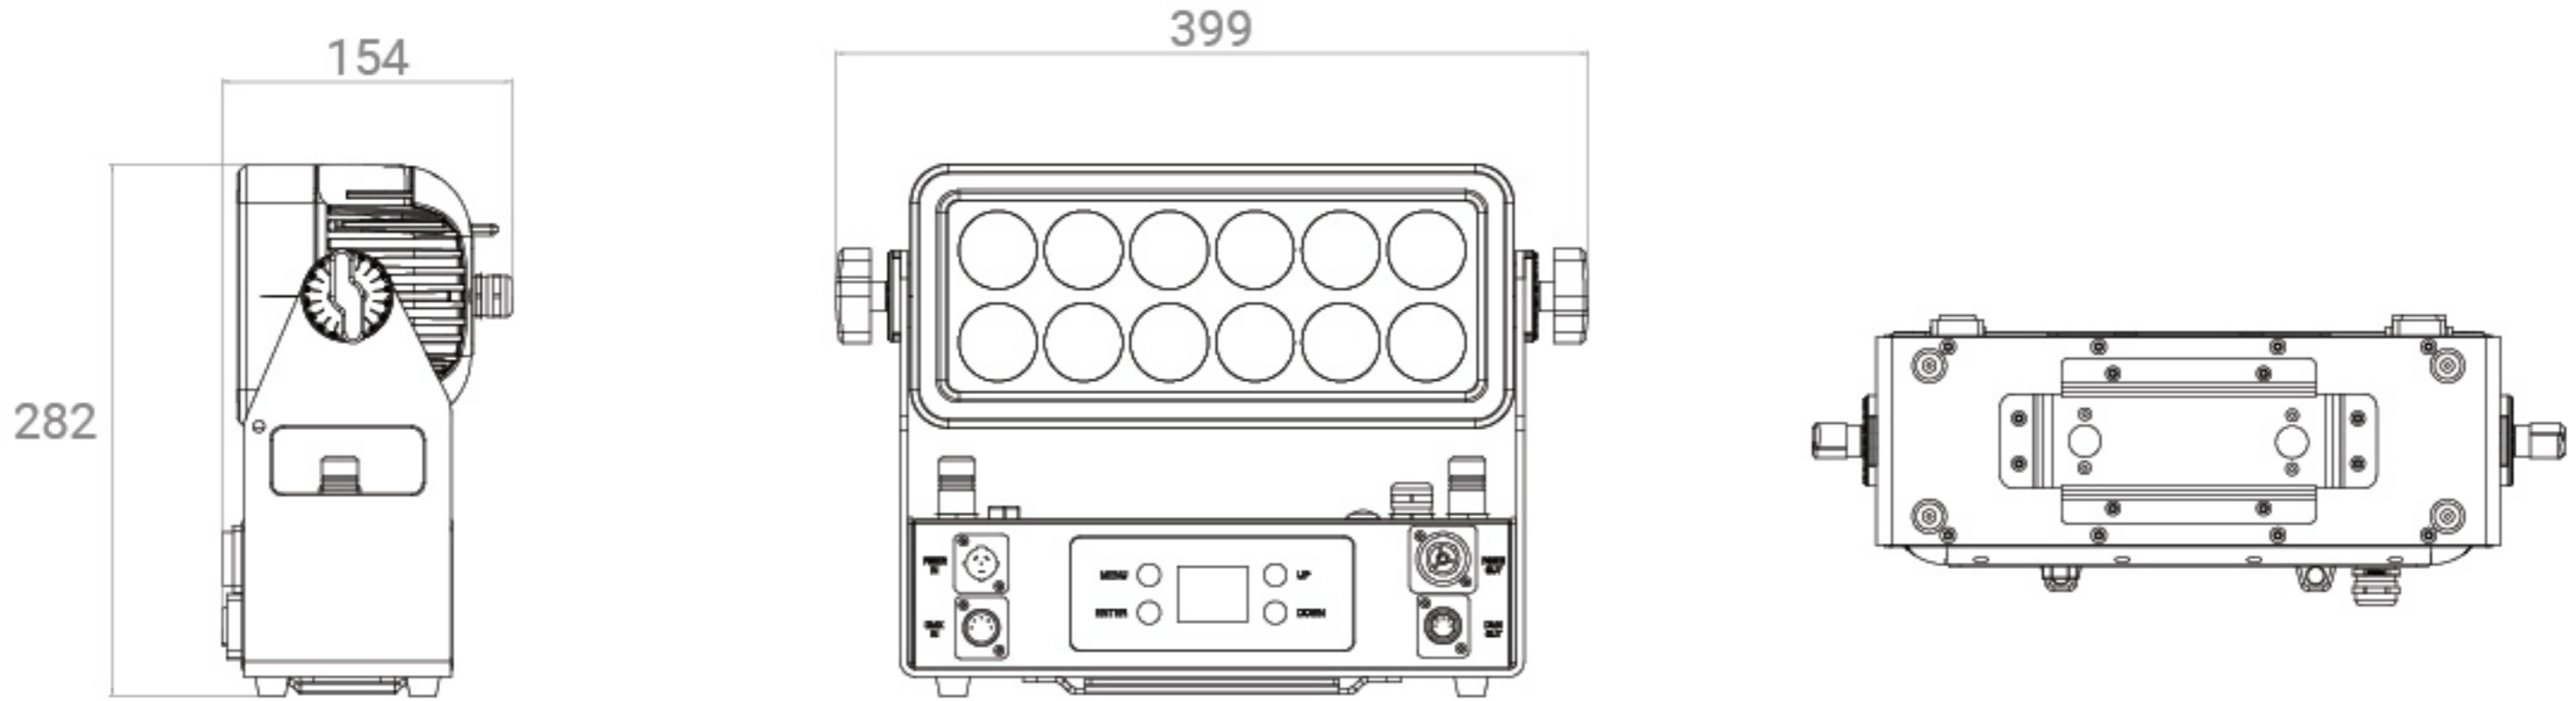

Battery Working Time (Full Light): 4H, 6H, 8H

Battery Charging Time: 6H

Battery Life: 1000 cycles

Tilt Movement: 0-120 degrees (manual adjustment)

Cooling: convection

Working Temperature: 0°C - 40°C

Max. Power Consumption: 160W

Dimensions: 399 x 154 x 282 mm

Weight: 7 Kg

IP Grade: IP65

Rigging: 1x omega clamp

DIMENSIONS

ACCESSORIES

barndoor

one sided barndoor