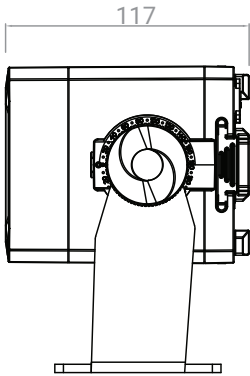

Mounting point: 2 x 2 quarter-turn locking points for one or two Omega brackets

Safety features: Bottom mount for safety wire

Display and Setting: OLED display / 4 buttons

Waterproof: IP65

Lens material: PE and tempered glass front

Material: Aluminium

Dimensions: 100x 100 x 95 mm

Net weight:1.2 kg

## DIMENSIONS