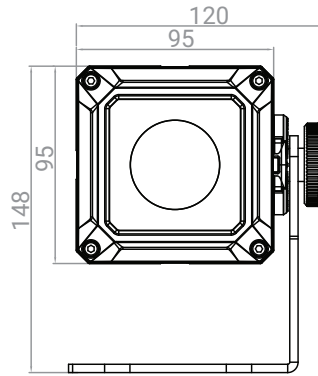

Mounting point: 2 x 2 quarter-turn locking points for one or two Omega brackets

Safety features: Bottom mount for safety wire

Display and Setting: OLED display / 4 buttons

Waterproof: IP65

Lens material: PE and tempered glass front

Material: Aluminium

Dimensions: 100x 100 x 95 mm

Net weight:1.2 kg

## DIMENSIONS