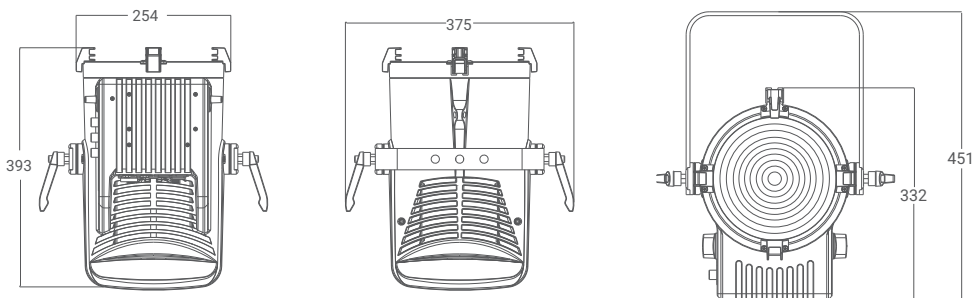

◆ PRODUCT PARAMETERS

Optical system

Light source: 350W RGBALC

Luminous Flux: 13900 Lm

illuminance: 6238lx@5m10°

CCT: 1800K-10000K

Beam angle: 10°-55°

Field angle: 18°-88°

Size: 375x254x393mm

Weight: 8.8kg

Casing: Die-cast aluminum

Color: Black

Electrical Specs

Voltage: AC100-240V, 50/60Hz

Max. Power: 350W

Power Connection: Power in and out

DMX XLR: 3pin or 5pin in and out

Work Environment

Ambient Temp: 0°C - 45°C

IP Rated: IP20

Certification

CE, MET

XPRESSION 350 C6

◆ ILLUMINANCE AT DISTANCE

◆ DIMENSIONS

◆ ACCESSORIES (Accessories not included unless otherwise stated)

Barn doors