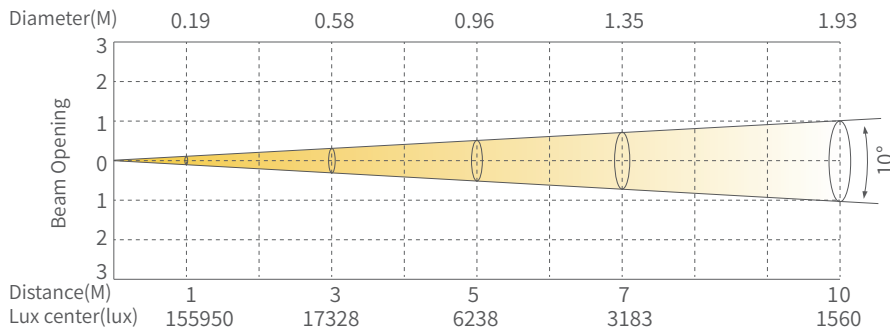

◆ PRODUCT PARAMETERS

Optical system

Light source: 350W RGBALC

Luminous Flux: 13900 Lm

illuminance: 6238lx@5m10°

CCT: 1800K-10000K

Beam angle: 10°-55°

Field angle: 18°-88°

Size: 375x254x393mm

Weight: 8.8kg

Casing: Die-cast aluminum

Color: Black

Electrical Specs

Voltage: AC100-240V, 50/60Hz

Max. Power: 350W

Power Connection: Power in and out

DMX XLR: 3pin or 5pin in and out

Work Environment

Ambient Temp: 0°C - 45°C

IP Rated: IP20

Certification

CE, MET

XPRESSION 350 C6

◆ ILLUMINANCE AT DISTANCE